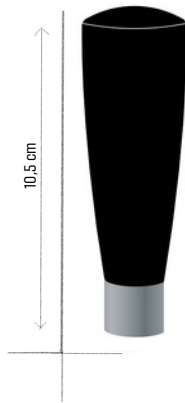

TAPHANDLES

SMALL

TP87A

TP901B

TP1061

TP112

TP1115

TP140CM

TP140I

PRODUCT INFORMATION

Material

Polyester casted
TP1061 also in Wood

Insert

M10, & 1/4" ww

Options

Available in every Pantone color
Logo print on front and back. TP140 also on top