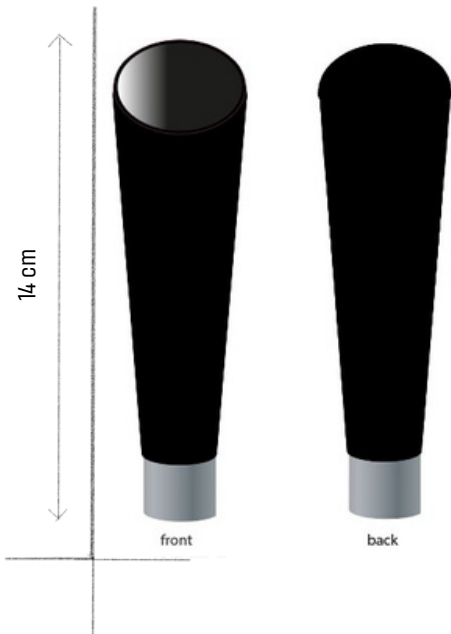

TAPHANDLES

SMALL

TP87A

TP901B

TP1061

TP112

TP1115

TP140CM

TP140I

PRODUCT INFORMATION

Material

Polyester casted
TP1061 also in Wood

Insert

M10, & 1/4" ww

Options

Available in every Pantone color
Logo print on front and back. TP140 also on top