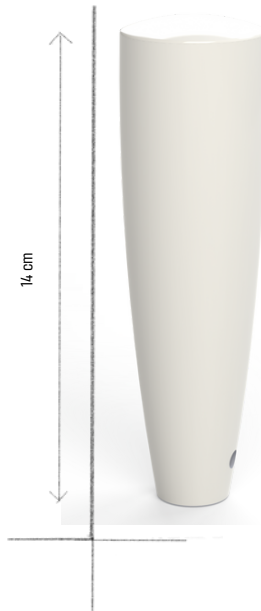

TAPHANDLES

SMALL

TP87A

TP901B

TP1061

TP112

TP1115

TP140CM

TP140I

PRODUCT INFORMATION

Material

Polyester casted
TP1061 also in Wood

Insert

M10, & 1/4" ww

Options

Available in every Pantone color
Logo print on front and back. TP140 also on top