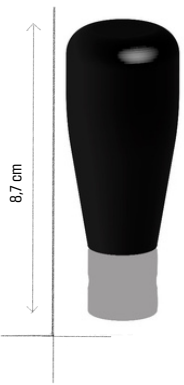

TAPHANDLES

SMALL

TP87A

TP901B

TP1061

TP112

TP1115

TP140CM

TP140I

PRODUCT INFORMATION

Material

Polyester casted
TP1061 also in Wood

Insert

M10, & 1/4" ww

Options

Available in every Pantone color
Logo print on front and back. TP140 also on top