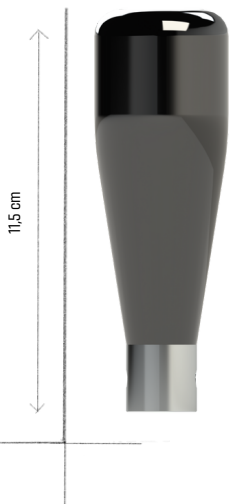

TAPHANDLES

SMALL

TP87A

TP901B

TP1061

TP112

TP1115

TP140CM

TP140I

PRODUCT INFORMATION

Material

Polyester casted
TP1061 also in Wood

Insert

M10, & 1/4" ww

Options

Available in every Pantone color
Logo print on front and back. TP140 also on top