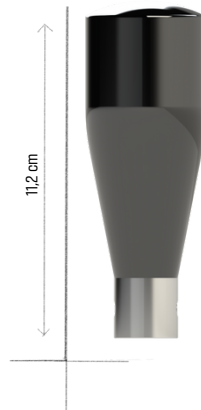

TAPHANDLES

SMALL

TP87A

TP901B

TP1061

TP112

TP1115

TP140CM

TP140I

PRODUCT INFORMATION

Material

Polyester casted
TP1061 also in Wood

Insert

M10, & 1/4" ww

Options

Available in every Pantone color
Logo print on front and back. TP140 also on top