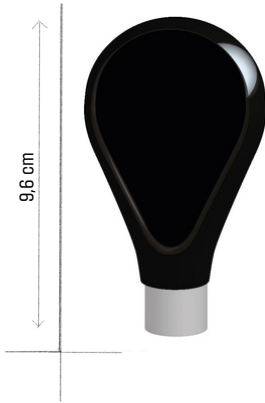

TAPHANDLES

SMALL

TP87A

TP901B

TP1061

TP112

TP1115

TP140CM

TP140I

PRODUCT INFORMATION

Material

Polyester casted
TP1061 also in Wood

Insert

M10, & 1/4" ww

Options

Available in every Pantone color
Logo print on front and back. TP140 also on top